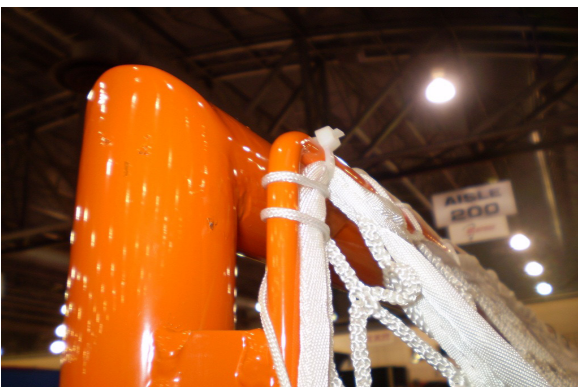

ELIXIR

Sports Equipment

Field Hockey • Indoor Field Hockey • Lacrosse • Soccer • Futsal • Field Equipment

STEEL BOTTOM LACROSSE GOAL

- 2" Alumium tubing front posts and crossbar
- 3/8" thick x 3" wide steel bottom bars
- Orange powder coated finish provides clean, chip resistant finish

- Front posts and crossbar welded at the corners
- Innovative net lacing bar allows for easy and efficient net installation

6'H x 6'W x 7'D

Meets NCAA Specs
Meets NFHS Specs
All Surface Compatible

Nets Sold Separately