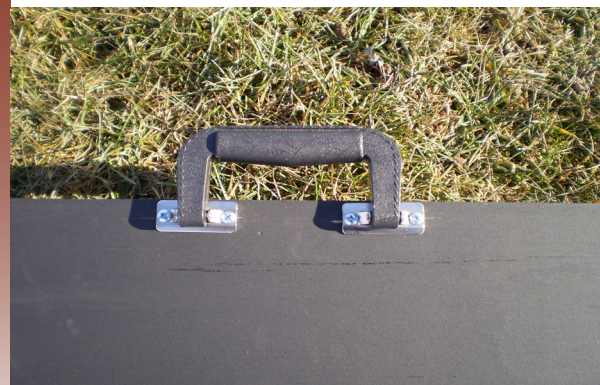

ELIXIR

Sports Equipment

Field Hockey • Indoor Field Hockey • Lacrosse • Soccer • Futsal • Field Equipment

FIELD HOCKEY REBOUND BOARD

- Special rebound foam brings the ball back to your stick
- Painted plywood back

48" W x 14" H

- Aluminum hinged legs keep the rebound board stable and upright

Proudly Made In the U.S.A.

- Aluminum legs fold in for easy storage

- Convenient carrying handle allows rebound board to be transported easily